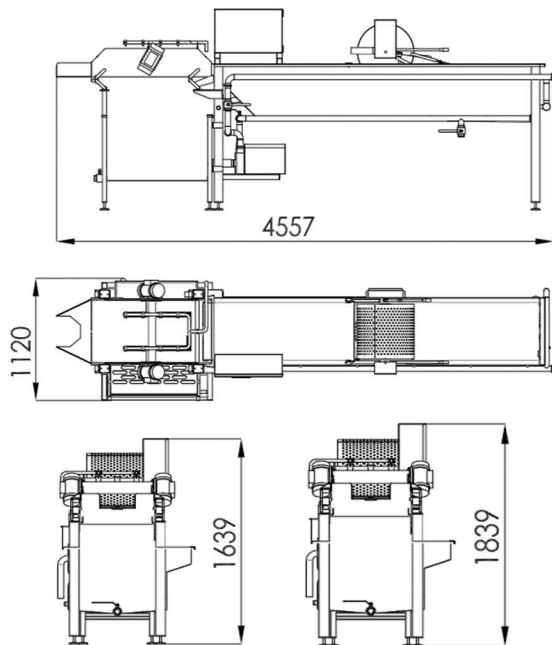

TW-3000 VR / VRH

Flume Washer

- Efficient and gentle wash of fruits and vegetables
- Meet the requirement of food processing industry's automatic working demands

Specifications & Drawings

	VR	VRH
Length :	4557mm	4557mm
Width :	1120mm	1120mm
Height :	1639mm	1839mm
Weight :	450kg	450kg
Power Consumption :	5.11KW	5.11KW
Motor :	7HP	7HP
Voltage :	220/380V	220/380V
Filter Tank :	345LITER	
Total Water Capacity :	825LITER	
Drum Filter :	1/2HP 0.37KW 1.2A	
Vibratory Motor :	1/4HP 0.17KW 0.41A	
Flume Pumps :	3HP 2.2KW 5A	